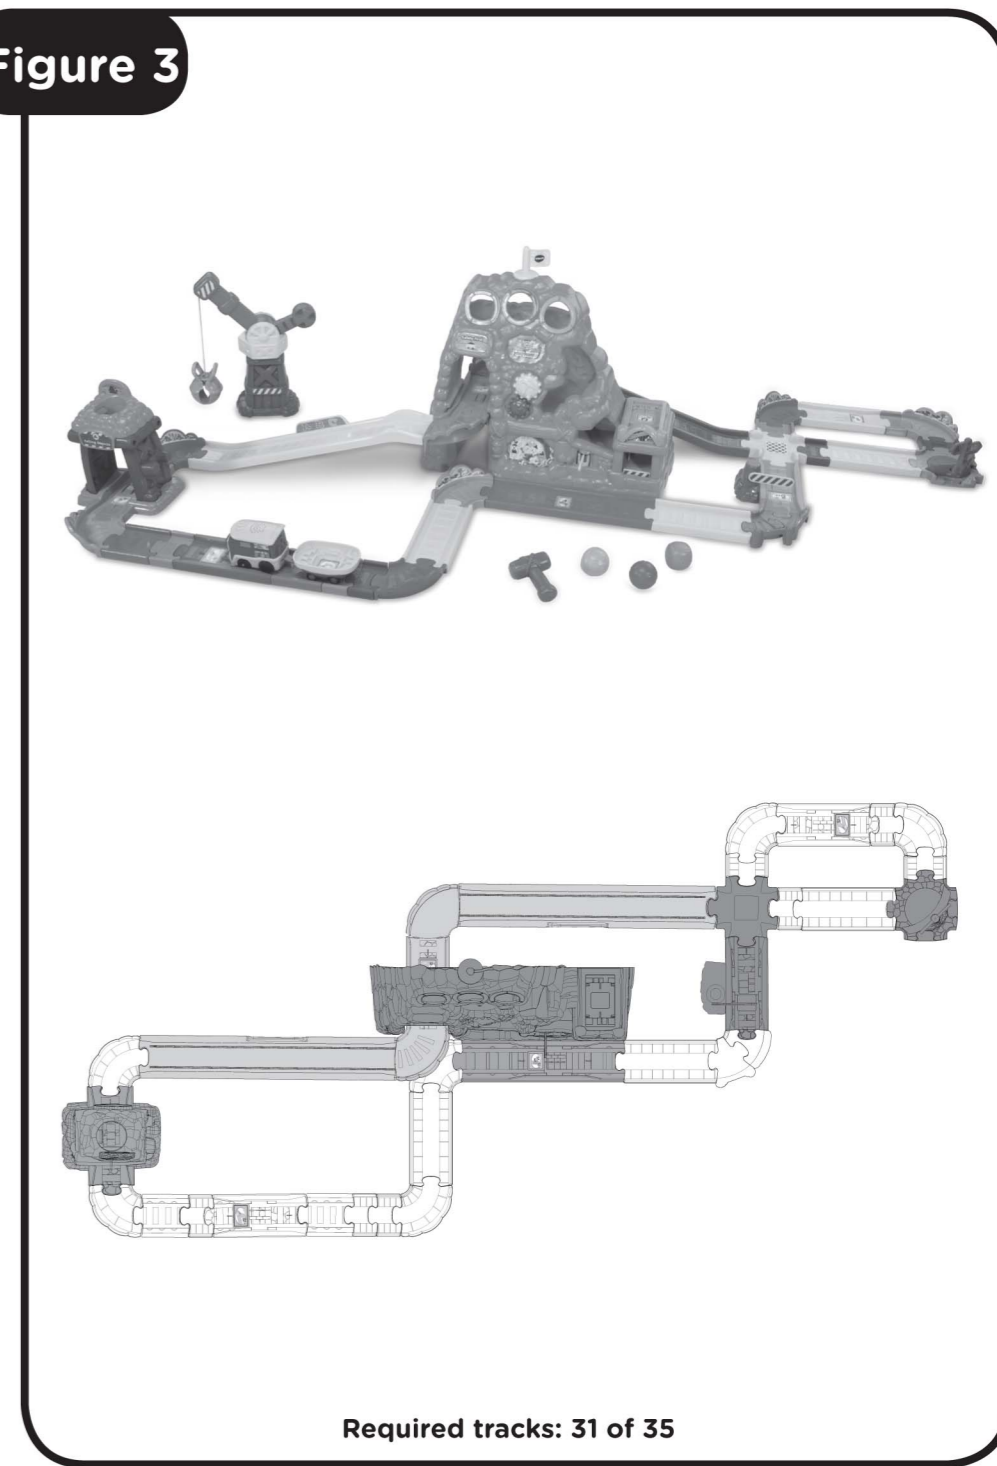

90°(SN) One 90-degree snap track with support
1/4 ST Eight 1/4 straight tracks
1/2 ST Two 1/2 straight tracks
T Three straight tracks

T Three SmartPoint® straight tracks
(SN) One mountain with SmartPoint® straight track

T One mine shaft with SmartPoint® straight track
CROSS One cross track
CROSS One cross track with switch gate

(SN) One SmartPoint® L snap track
T One SmartPoint® straight track with gate

(SN) Two ramp snap tracks

1

91-003253-006 ©

Figure 1

Required tracks: 35 of 35

2

Figure 2

Required tracks: 28 of 35

3

Figure 3

Required tracks: 31 of 35

4

91-003253-006 ©

Figure 4

Required tracks: 30 of 35

5

Figure 5