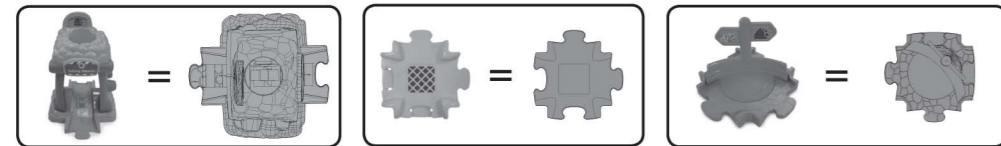

Treasure Mountain Train Adventure™ Track Configuration Suggestions

Total tracks: 35

45°(F) Two 45-degree tracks, female
45°(M) Two 45-degree tracks, male
90°(M) Three 90-degree tracks, male
90°(F) Three 90-degree tracks, female

90°(SN) One 90-degree snap track with support
1/4 ST Eight 1/4 straight tracks
1/2 ST Two 1/2 straight tracks
T Three straight tracks

T Three SmartPoint® straight tracks
(SN) One mountain with SmartPoint® straight track

T One mine shaft with SmartPoint® straight track
CROSS One cross track
CROSS One cross track with switch gate

(SN) One SmartPoint® L snap track
T One SmartPoint® straight track with gate

(SN) Two ramp snap tracks