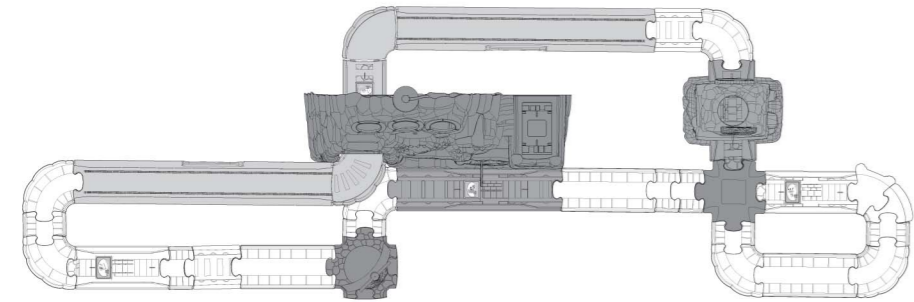

90°(SN) One 90-degree snap track with support
1/4 ST Eight 1/4 straight tracks
1/2 ST Two 1/2 straight tracks
T Three straight tracks

T Three SmartPoint® straight tracks
(SN) One mountain with SmartPoint® straight track

T One mine shaft with SmartPoint® straight track
CROSS One cross track
CROSS One cross track with switch gate

(SN) One SmartPoint® L snap track
T One SmartPoint® straight track with gate

(SN) Two ramp snap tracks

1

91-003253-006 ©

Figure 1

Required tracks: 35 of 35

2

Figure 2

Required tracks: 28 of 35

3

Figure 3

Required tracks: 31 of 35

4

91-003253-006 ©

Figure 4

Required tracks: 30 of 35

5

Figure 5