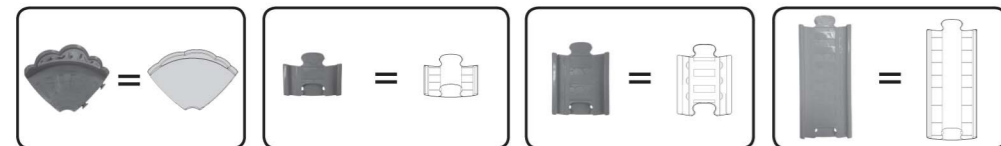

Treasure Mountain Train Adventure™ Track Configuration Suggestions

Total tracks: 35

45°(F) Two 45-degree tracks, female
45°(M) Two 45-degree tracks, male
90°(M) Three 90-degree tracks, male
90°(F) Three 90-degree tracks, female

90°(SN) One 90-degree snap track with support
1/4 ST Eight 1/4 straight tracks
1/2 ST Two 1/2 straight tracks
T Three straight tracks

T Three SmartPoint® straight tracks
(SN) One mountain with SmartPoint® straight track

T One mine shaft with SmartPoint® straight track
CROSS One cross track
CROSS One cross track with switch gate

(SN) One SmartPoint® L snap track
T One SmartPoint® straight track with gate

(SN) Two ramp snap tracks