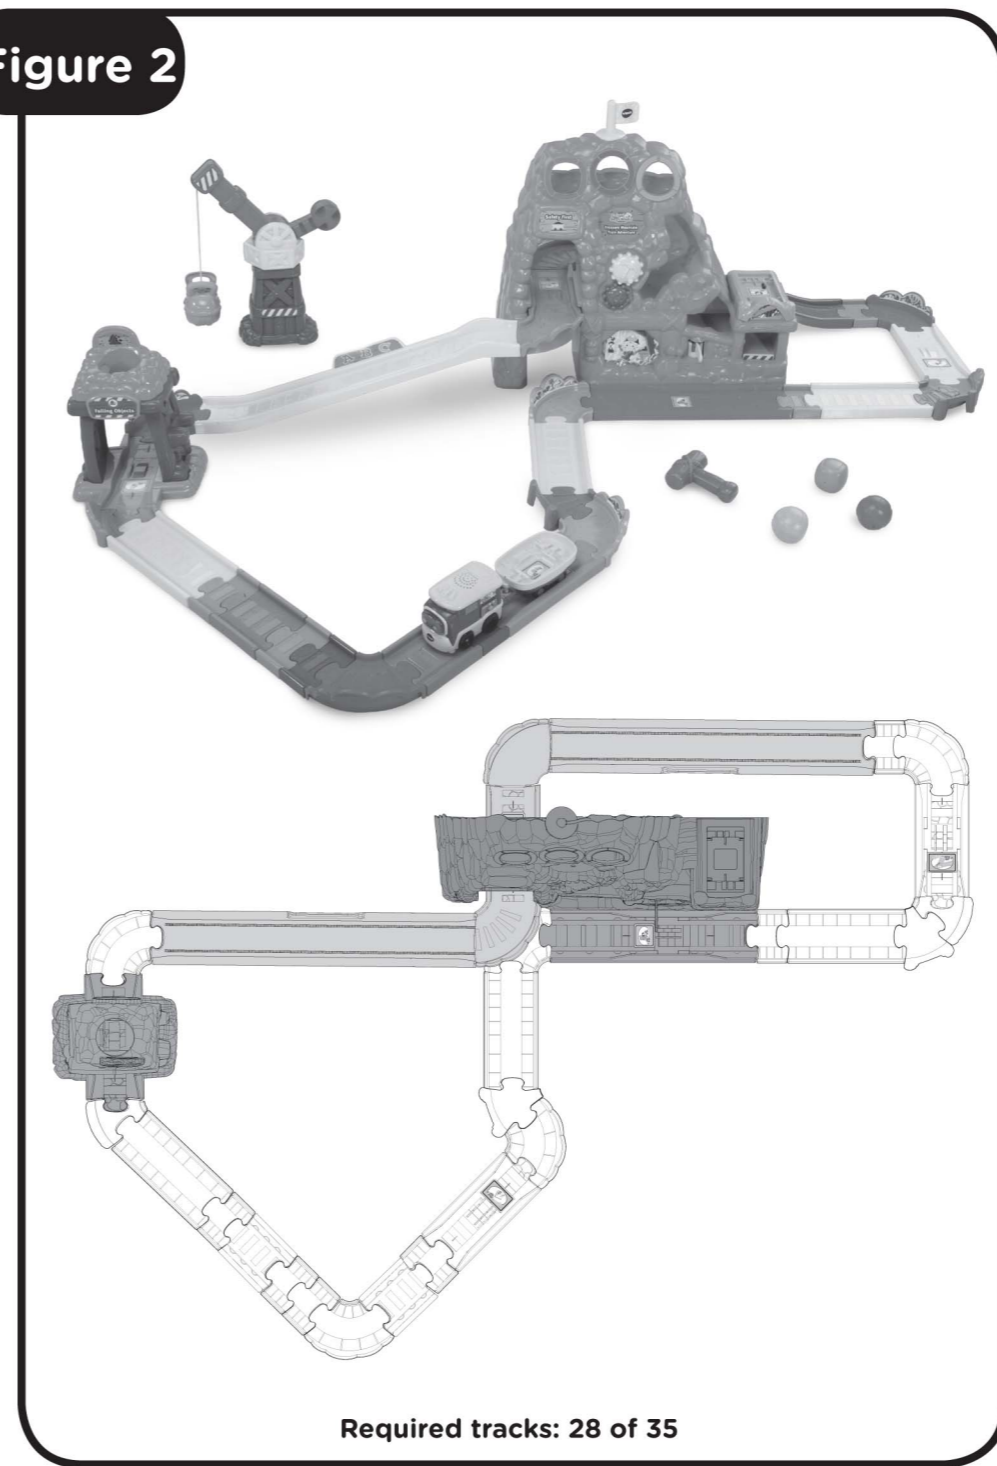

90°(SN) One 90-degree snap track with support
1/4 ST Eight 1/4 straight tracks
1/2 ST Two 1/2 straight tracks
T Three straight tracks

T Three SmartPoint® straight tracks
(SN) One mountain with SmartPoint® straight track

T One mine shaft with SmartPoint® straight track
CROSS One cross track
CROSS One cross track with switch gate

(SN) One SmartPoint® L snap track
T One SmartPoint® straight track with gate

(SN) Two ramp snap tracks

1

91-003253-006 ©

Figure 1

Required tracks: 35 of 35

2

Figure 2

Required tracks: 28 of 35

3

Figure 3

Required tracks: 31 of 35

4

91-003253-006 ©

Figure 4

Required tracks: 30 of 35

5

Figure 5