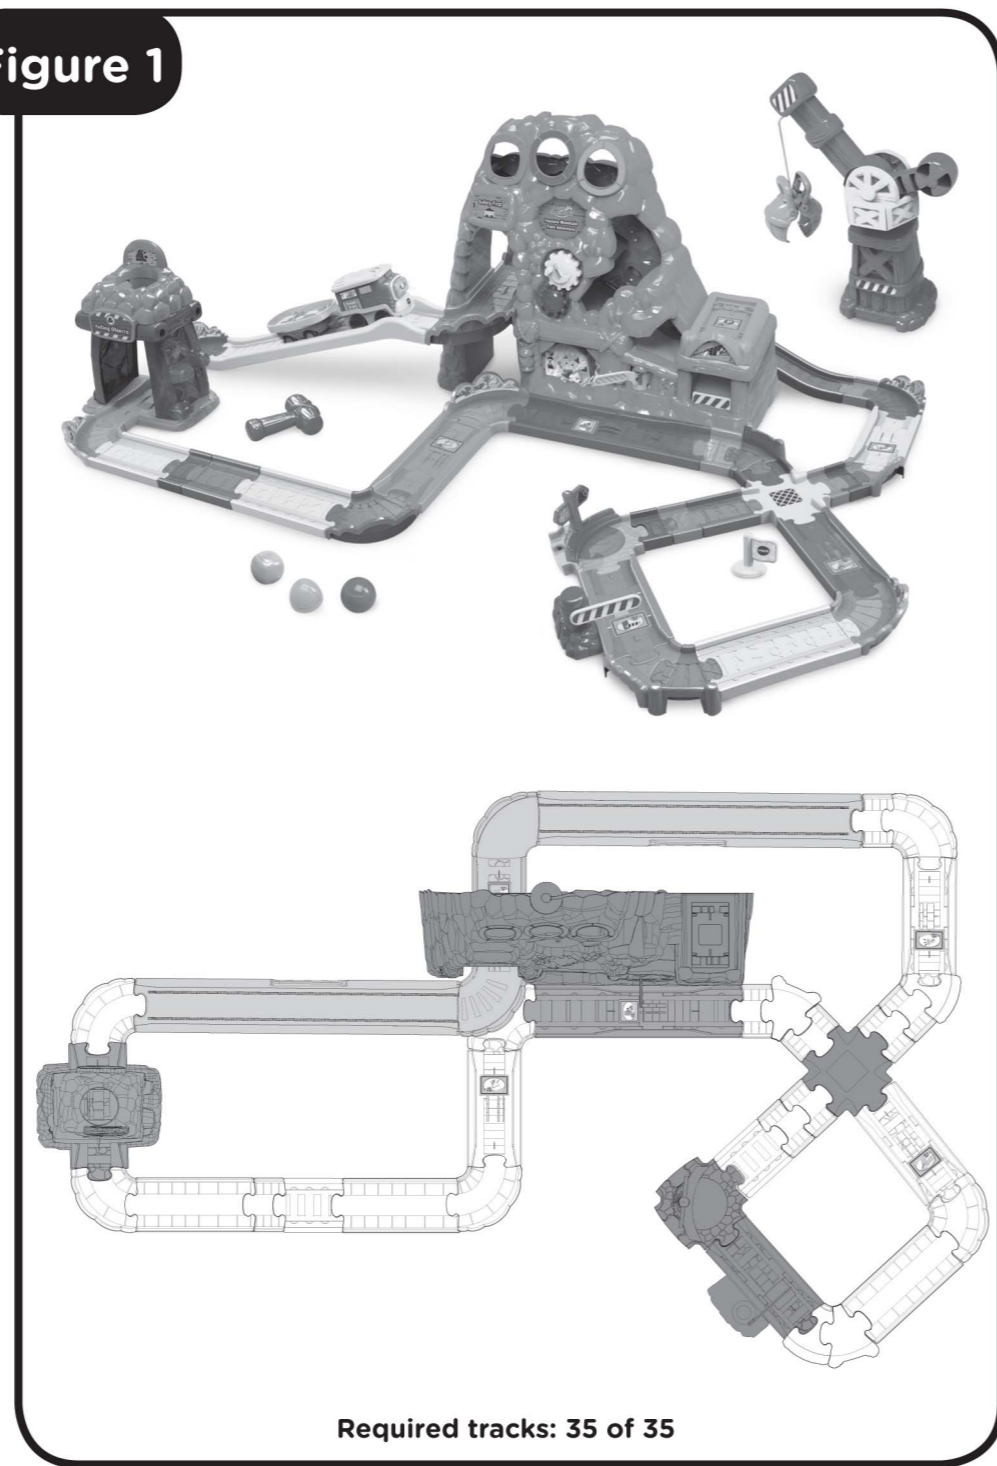

Treasure Mountain Train Adventure™ Track Configuration Suggestions

Total tracks: 35

45°(F) Two 45-degree tracks, female
45°(M) Two 45-degree tracks, male
90°(M) Three 90-degree tracks, male
90°(F) Three 90-degree tracks, female

90°(SN) One 90-degree snap track with support
1/4 ST Eight 1/4 straight tracks
1/2 ST Two 1/2 straight tracks
T Three straight tracks

T Three SmartPoint® straight tracks
(SN) One mountain with SmartPoint® straight track

T One mine shaft with SmartPoint® straight track
CROSS One cross track
CROSS One cross track with switch gate

(SN) One SmartPoint® L snap track
T One SmartPoint® straight track with gate

(SN) Two ramp snap tracks

1

91-003253-006 ©

Figure 1

Required tracks: 35 of 35

2

Figure 2

Required tracks: 28 of 35

3