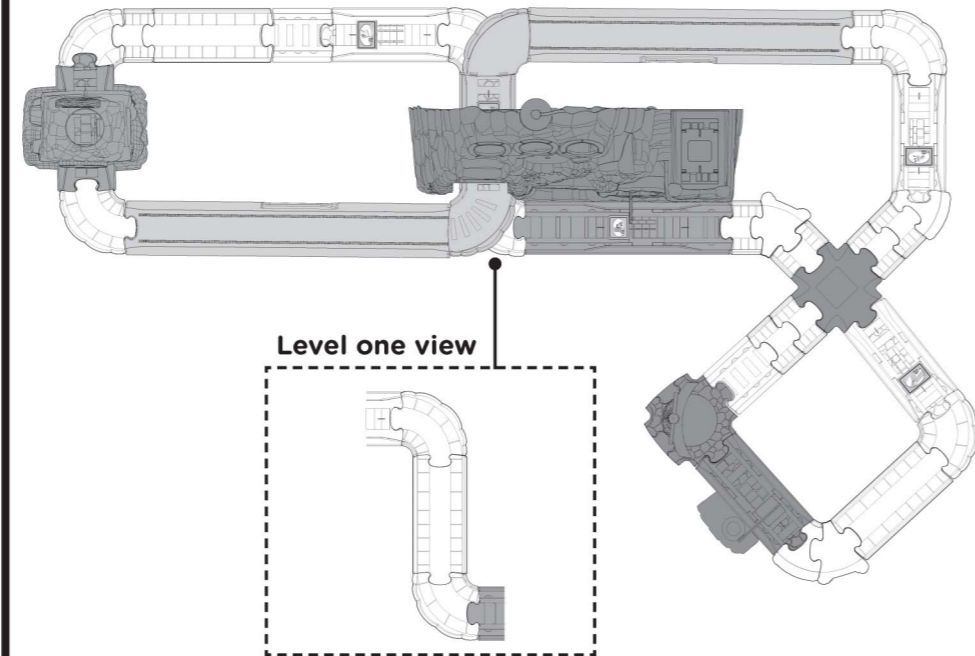

90°(SN) One 90-degree snap track with support
1/4 ST Eight 1/4 straight tracks
1/2 ST Two 1/2 straight tracks
T Three straight tracks

T Three SmartPoint® straight tracks
(SN) One mountain with SmartPoint® straight track

T One mine shaft with SmartPoint® straight track
CROSS One cross track
CROSS One cross track with switch gate

(SN) One SmartPoint® L snap track
T One SmartPoint® straight track with gate

(SN) Two ramp snap tracks

1

91-003253-006 ©

Figure 1

Required tracks: 35 of 35

2

Figure 2

Required tracks: 28 of 35

3

Figure 3

Required tracks: 31 of 35

4

91-003253-006 ©

Figure 4

Required tracks: 30 of 35

5

Figure 5