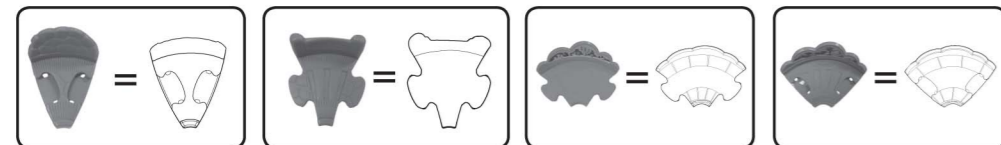

Treasure Mountain Train Adventure™ Track Configuration Suggestions

Total tracks: 35

45°(F) Two 45-degree tracks, female
45°(M) Two 45-degree tracks, male
90°(M) Three 90-degree tracks, male
90°(F) Three 90-degree tracks, female

90°(SN) One 90-degree snap track with support
1/4 ST Eight 1/4 straight tracks
1/2 ST Two 1/2 straight tracks
T Three straight tracks

T Three SmartPoint® straight tracks
(SN) One mountain with SmartPoint® straight track

T One mine shaft with SmartPoint® straight track
CROSS One cross track
CROSS One cross track with switch gate

(SN) One SmartPoint® L snap track
T One SmartPoint® straight track with gate

(SN) Two ramp snap tracks