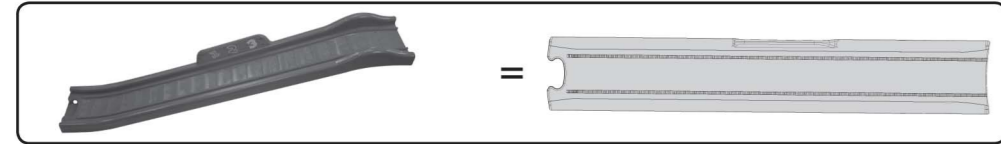

90°(SN) One 90-degree snap track with support
1/4 ST Eight 1/4 straight tracks
1/2 ST Two 1/2 straight tracks
T Three straight tracks

T Three SmartPoint® straight tracks
(SN) One mountain with SmartPoint® straight track

T One mine shaft with SmartPoint® straight track
CROSS One cross track
CROSS One cross track with switch gate

(SN) One SmartPoint® L snap track
T One SmartPoint® straight track with gate

(SN) Two ramp snap tracks