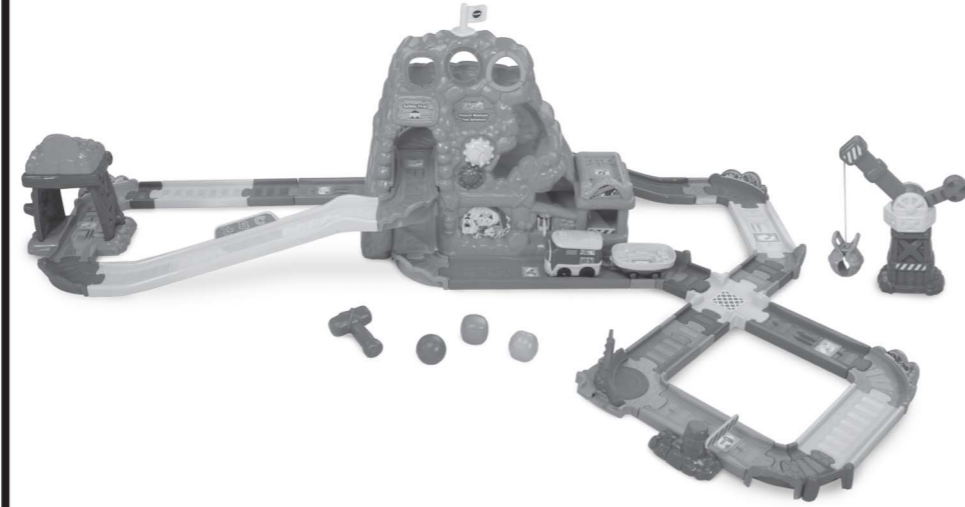

T One mine shaft with SmartPoint® straight track
CROSS One cross track
CROSS One cross track with switch gate

(SN) One SmartPoint® L snap track
T One SmartPoint® straight track with gate

(SN) Two ramp snap tracks

Figure 3

Required tracks: 31 of 35

4

91-003253-006 ©

Figure 4

Required tracks: 30 of 35

5

Figure 5