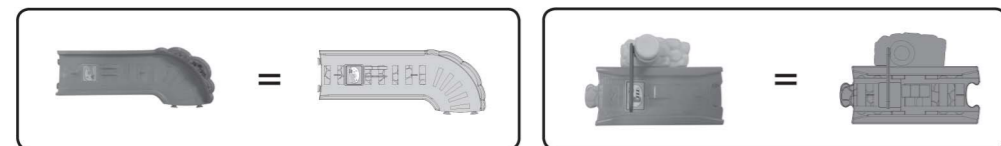

Treasure Mountain Train Adventure™ Track Configuration Suggestions

Total tracks: 35

45°(F) Two 45-degree tracks, female
45°(M) Two 45-degree tracks, male
90°(M) Three 90-degree tracks, male
90°(F) Three 90-degree tracks, female

90°(SN) One 90-degree snap track with support
1/4 ST Eight 1/4 straight tracks
1/2 ST Two 1/2 straight tracks
T Three straight tracks

T Three SmartPoint® straight tracks
(SN) One mountain with SmartPoint® straight track

T One mine shaft with SmartPoint® straight track
CROSS One cross track
CROSS One cross track with switch gate

(SN) One SmartPoint® L snap track
T One SmartPoint® straight track with gate

(SN) Two ramp snap tracks